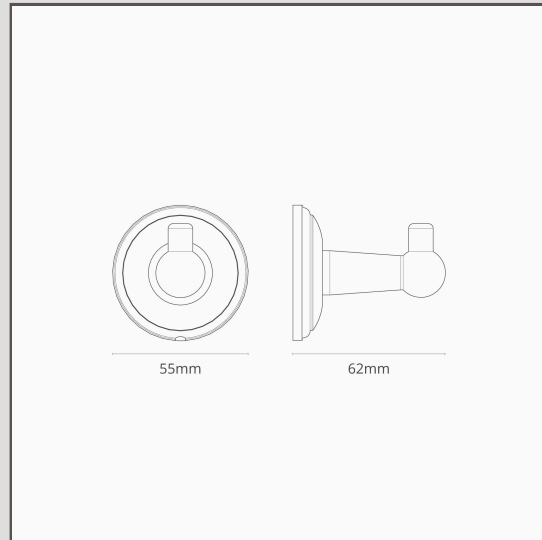

Hyde Hook - Bronze

12887

This simple hook design is small enough to be used inside of cupboards, and looks great when used in groups.

Bronze is our boldest finish, but it isn't shiny or bright, so it has a subtle side to it too. It's a deep matt brown colour that's almost black in some lights.

Match these with our [Harper door handle](#) and knob range.

- Comes with matching screws and fixings
- Dimensions: base diameter 55mm, projection from wall 62mm
- For more storage solutions pair with our [shelf brackets](#)