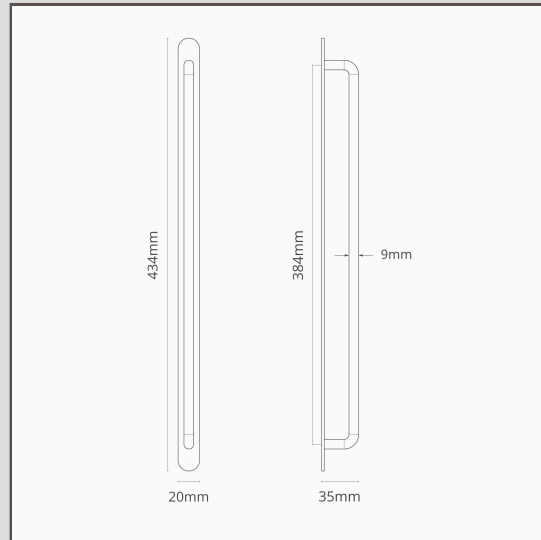

**Kilburn Furniture Handle 384mm - Bronze**

18186

This simple design looks great on all kitchen cabinets and drawers.

The slimline back plate is discreet but will still protect your furniture from finger marks or scratches.

- Made from solid brass
- Pair with [hooks](#), [shelf brackets](#) and [switches](#)
- Screws supplied suit a 15-20mm door. If you have thicker doors, longer screws are available on the spares page.
- Pair with Kilburn Shelf Brackets a considered match across the home.
- 3 Piece construction
- 384mm screw spacing
- Dimensions; h33mm x w20mm x 434mm