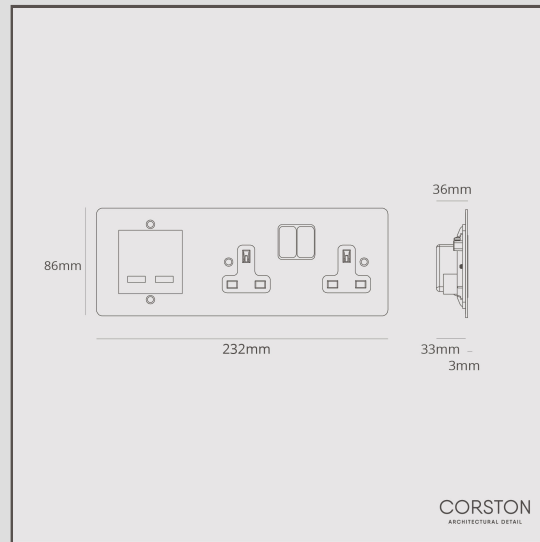

Double Socket + USB A+C Port Fast Charge - Polished Nickel Black

15008

Charge your phone and other devices from the comfort of your bed with this combination socket.

The integrated USB module will fast charge your technology. Then connect your lamps or other appliances to the two standard plug sockets with switches.

- Made from solid brass
- Designed in-house
- Match with [spotlights](#), [door handles](#) and more from the polished nickel collection
- We recommend using our [1+2 back box](#) with this socket
- Dimensions; H86mm x W232mm x D36mm
- Die-cast metal module chassis
- USB A Quick Charge Port
- USB C Power Delivery Port
- 5V/3A, 9V/3A, 12V/2.5A, 15V/2.0A, 20V/1.5A
- Complies with BS 5733, EN 62368-1
- Complies with BS 1363-2
- 13A 250V~
- 2x USB Ports providing up to 30W to give a faster charge