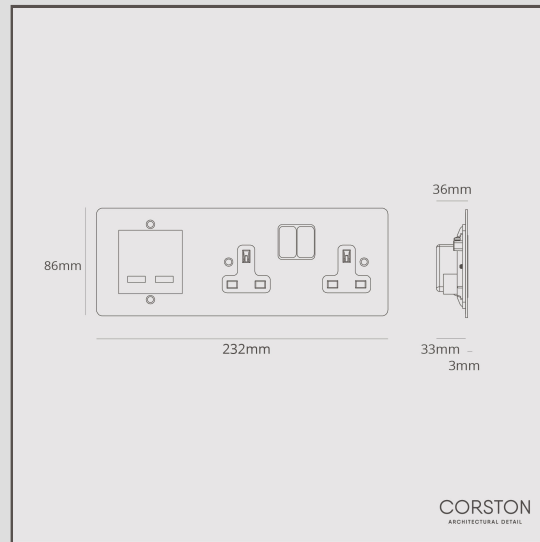

## Double Socket + USB A+C Fast Charge - Bronze Black

18166

Charge your phone and other devices from the comfort of your bed with this combination socket.

The integrated USB module will fast charge your technology. Then connect your lamps or other appliances to the two standard plug sockets with switches.

Bronze is our boldest finish, but it isn't shiny or bright, so it has a subtle side to it too. It's a deep matt brown colour that's almost black in some lights.

- Made from solid brass
- Designed in-house
- Match with [spotlights](#), [door handles](#) and more from the Bronze collection
- We recommend using our [1+2 back box](#) with this socket
- Dimensions; H86mm x W232mm x D36mm
- Die-cast metal module chassis
- USB A Quick Charge Port
- USB C Power Delivery Port
- 5V/3A, 9V/3A, 12V/2.5A, 15V/2.0A, 20V/1.5A
- Complies with BS 5733, EN 62368-1
- Complies with BS 1363-2
- 13A 250V~
- 2x USB Ports providing up to 30W to give a faster charge