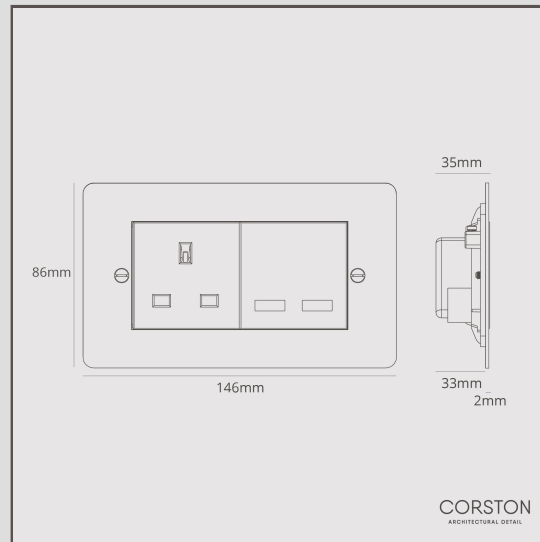

13A Socket + USB A+C Fast Charge - Polished Nickel White

10055

Quickly charge your devices and connect your appliances with this 30W plug socket and USB switch.

All hardware is machined from solid brass which gives a superb level of detail and weight.

Polished nickel is our answer to chrome. It's a bit warmer, which we think is more versatile, so you can use it with warm or cool colour palettes.

Choose sockets with white inserts for a complementing finish that works well with pale or neutral accents.

- Made from solid brass
- Designed in-house
- Match with [spotlights](#), [door handles](#) and more from the polished nickel collection
- We recommend using a [47mm back box](#)
- Dimensions; H86mm x W172mm x D36mm
- USB A Quick Charge Port
- USB C Power Delivery Port
- 5V/3A, 9V/3A, 12V/2.5A, 15V/2.0A, 20V/1.5A
- Complies with BS 5733, EN 62368-1
- Un-switched UK Socket Module BS 1363
- 2x USB Ports providing up to 30W to give a faster charge