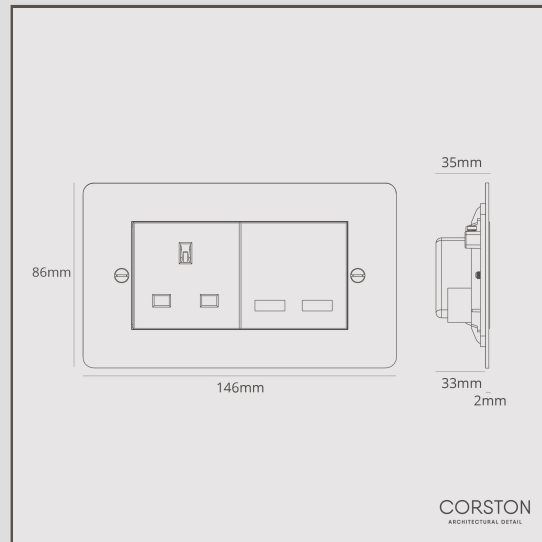

13A Socket + USB A+C Fast Charge - Bronze Black

14755

Quickly charge your devices and connect your appliances with this 30W plug socket and USB socket.

All hardware is machined from solid brass which gives a superb level of detail and weight.

Bronze is our boldest finish, but it isn't shiny or bright, so it has a subtle side to it too. It's a deep matt brown colour that's almost black in some lights.

- Made from solid brass
- Designed in-house
- Match with [spotlights](#), [door handles](#) and more from the Bronze collection
- We recommend using a [47mm back box](#)
- Dimensions; H86mm x W172mm x D36mm
- USB A Quick Charge Port
- USB C Power Delivery Port
- 5V/3A, 9V/3A, 12V/2.5A, 15V/2.0A, 20V/1.5A
- Complies with BS 5733, EN 62368-1
- Un-switched UK Socket Module BS 1363
- 2x USB Ports providing up to 30W to give a faster charge