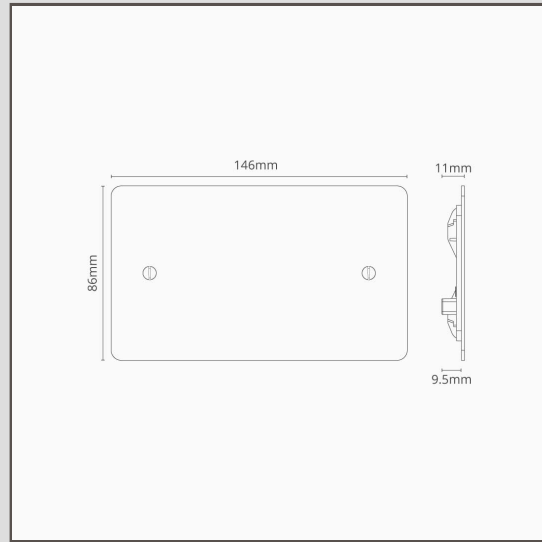

## 2G Blank Plate - Polished Nickel

19953

During most projects there'll be a time when a junction box is needed. Using the 2G Corston blank plate means you can continue to coordinate your chosen finish throughout your home. All hardware is machined from solid brass which gives a superb level of detail and weight. Polished nickel is our answer to chrome. It's a bit warmer, which we think is more versatile, so you can use it with warm or cool colour palettes.

- Made from solid brass
- Designed in-house
- Match with [spotlights](#), [door handles](#) and more from the polished nickel collection
- We recommend using a [35-47mm mounting box](#)
- Dimensions; H86mm x W146mm x D9.5mm
- Die Cast Metal Chassis