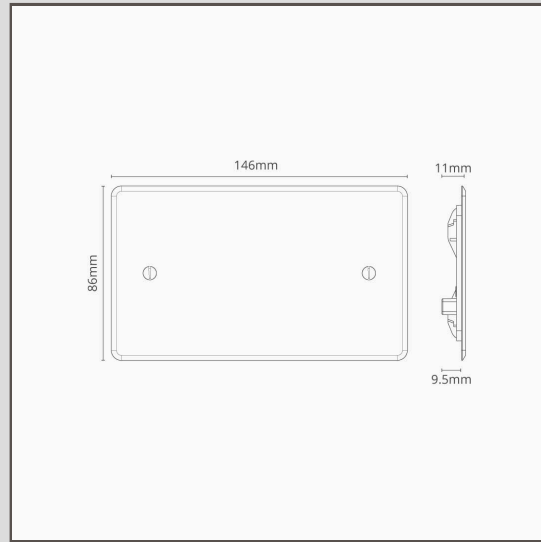

2G Blank Plate - Clear White

17581

During most projects there'll be a time when a junction box is needed. Using the 2G Corston blank plate means you can continue to coordinate your chosen finish throughout your home. The clear plate is made from 2mm transparent polycarbonate, which gives the illusion of the outlet being built into the wall. It comes with a paper template for you to either paint with your chosen wall colour or to use as a template for wallpaper.

- Designed in-house
- Also available with black inserts
- Match with other [Clear Switches and Sockets](#)
- We recommend using a [35-47mm mounting box](#)
- Dimensions; H86mm x W146mm x D9.5mm
- Die Cast Metal Chassis