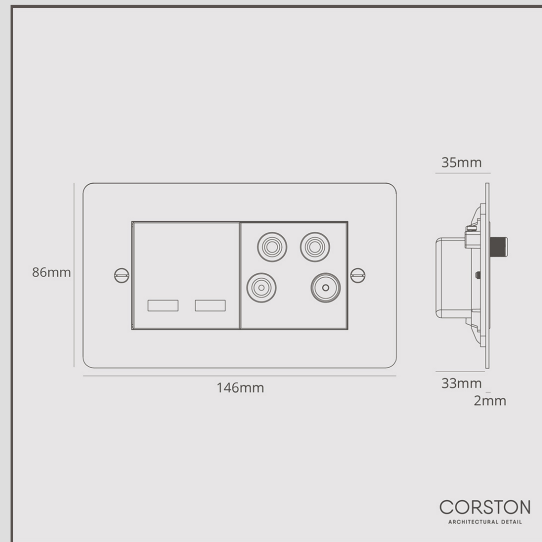

USB A+C Fast Charge + TV Aerial Socket - Bronze Black

14626

Neatly group two satellite connections, TV and FM aerials with USB A and C charging ports.

All hardware is machined from solid brass which gives a superb level of detail and weight.

Bronze is our boldest finish, but it isn't shiny or bright, so it has a subtle side to it too. It's a deep matt brown colour that's almost black in some lights.

- Made from solid brass
- Designed in-house
- Match with [spotlights](#), [door handles](#) and more from the Bronze collection
- We recommend using a [47mm back box](#) with this switch
- Dimensions; H86mm x W146mm x D36mm
- USB A Quick Charge Port
- USB C Power Delivery Port
- 5V/3A, 9V/3A, 12V/2.5A, 15V/2.0A, 20V/1.5A
- Complies with BS 5733, EN 62368-1