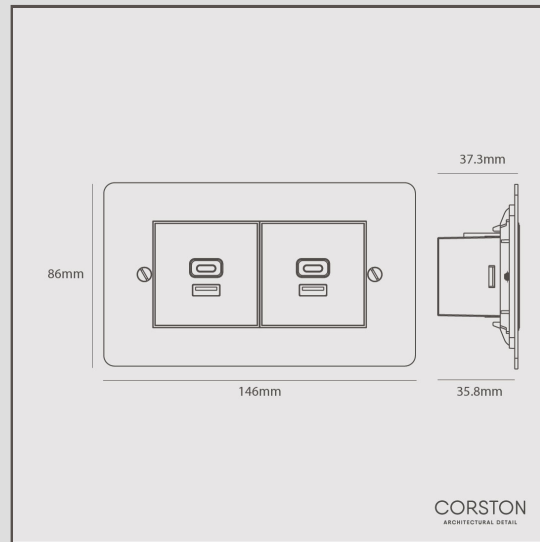

2X USB A+C Fast Charge Socket - Bronze Black

18938

Charge your devices with this 30W double USB A and C port that sits flush against any wall.

All hardware is machined from solid brass which gives a superb level of detail and weight.

Bronze is our boldest finish, but it isn't shiny or bright, so it has a subtle side to it too. It's a deep matt brown colour that's almost black in some lights.

- Made from solid brass
- Designed in-house
- Match with [spotlights](#), [door handles](#) and more from the Bronze collection
- We recommend using a [47mm back box](#)
- Dimensions; H86mm x W146mm x D36mm
- Die-cast metal module chassis
- USB A Quick Charge Port
- USB C Power Delivery Port
- 5V/3A, 9V/3A, 12V/2.5A, 15V/2.0A, 20V/1.5A
- Complies with BS 5733, EN 62368-1
- 2x USB Ports providing up to 30W to give a faster charge