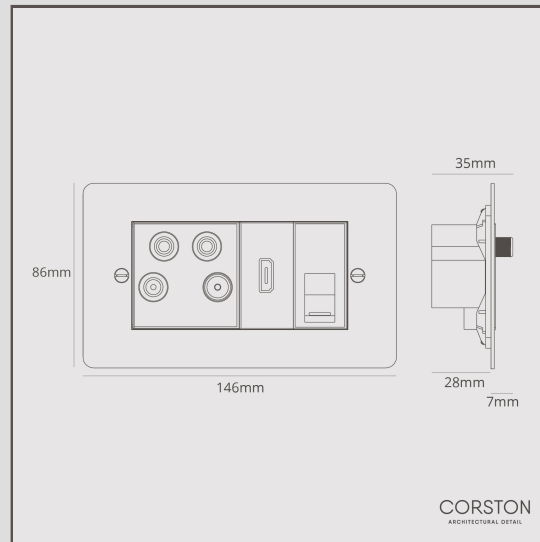

TV Aerial + HDMI + CAT6 Socket - Polished Nickel White

13410

This switch groups up your HDMI and CAT6 with two satellite connections and a TV and FM aerial.

The Cat 6 outlet lets you connect an Ethernet cable for fast internet speeds. Then connect your audio visual systems via the HDMI outlet while keeping cable clutter to a minimum.

- Made from solid brass
- Designed in-house
- Match with [spotlights](#), [door handles](#) and more from the polished nickel collection
- We recommend using a [35-47mm back box](#)
- Dimensions; H86mm x W146mm x D36mm
- Cat6 Rj45 Ethernet outlet.
- Female to female HDMI with 100mm flex
- IDC terminations for the CAT6 module