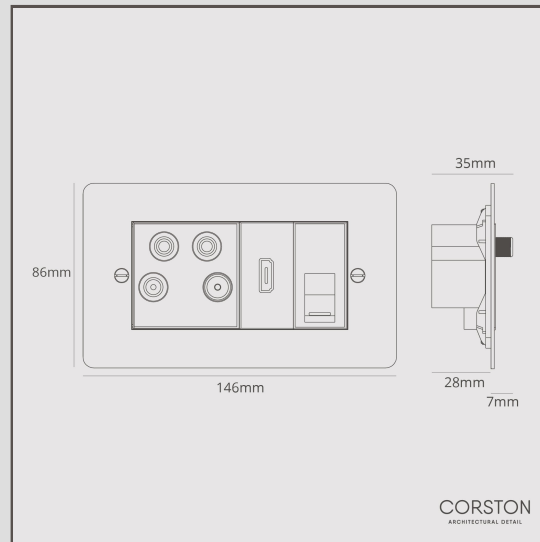

TV Aerial + HDMI + CAT6 Socket - Bronze Black

14958

This switch groups up your HDMI and CAT6 with two satellite connections and a TV and FM aerial.

The Cat 6 outlet lets you connect an Ethernet cable for fast internet speeds. Then connect your audio visual systems via the HDMI outlet while keeping cable clutter to a minimum.

Bronze is our boldest finish, but it isn't shiny or bright, so it has a subtle side to it too. It's a deep matt brown colour that's almost black in some lights.

- Made from solid brass
- Designed in-house
- Match with [spotlights](#), [door handles](#) and more from the Bronze collection
- We recommend using a [35-47mm back box](#)
- Dimensions; H86mm x W146mm x D36mm
- Cat6 Rj45 Ethernet outlet.
- Female to female HDMI with 100mm flex
- IDC terminations for the CAT6 module