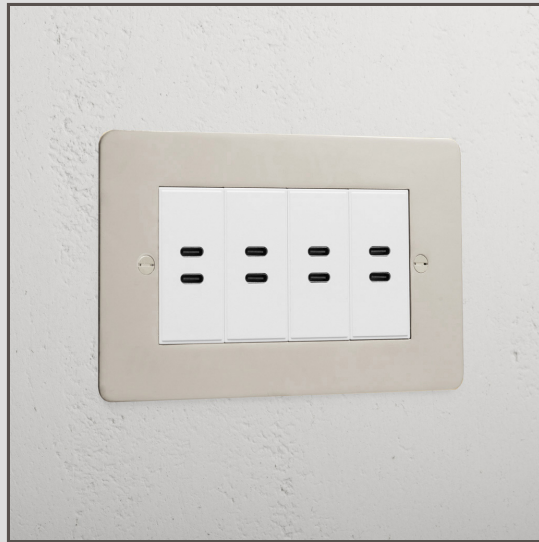

8x USB-C Ports Socket - Polished Nickel White

18372

Charge your devices from eight USB C ports with this sleek fitting that sits flush against any wall.

All hardware is machined from solid brass which gives a superb level of detail and weight.

Polished nickel is our answer to chrome. It's a bit warmer, which we think is more versatile, so you can use it with warm or cool colour palettes.

Choose sockets with white inserts for a complementing finish that works well with pale or neutral accents.

- Made from solid brass
- Designed in-house
- Match with [spotlights](#), [door handles](#) and more from the polished nickel collection
- We recommend using a [47mm back box](#)
- Dimensions; H86mm x W146mm x D35mm
- Die-cast metal module chassis
- 8 x USB C Port
- 5V 2100mA~
- Complies with BS 5733, EN 62368-1