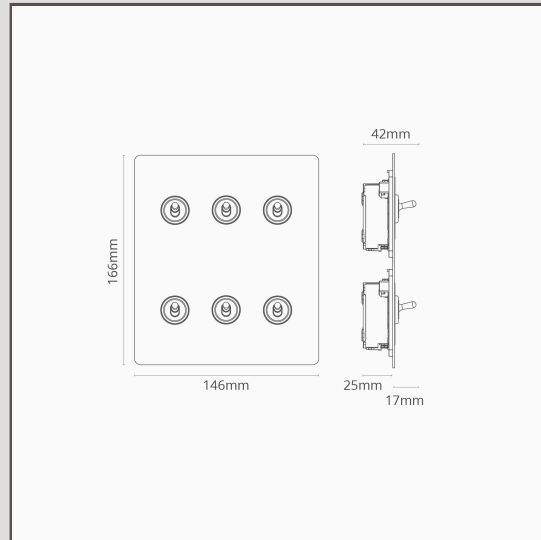

6G Two Way Toggle Switch - Bronze

15245

This 6G Toggle Switch is a modernised version of the timeless dolly design that'll add character to any room.

All our plates are machined from solid brass which gives a superb level of detail and weight.

Bronze is our boldest finish, but it isn't shiny or bright, so it has a subtle side to it too. It's a deep matt brown colour that's almost black in some lights.

- Patented switch mechanism engineered to give a solid, satisfying click
- Tested to one million cycles to guarantee longevity
- Made from solid brass
- Designed in-house
- Screwless design
- Match with [spotlights](#), [door handles](#) and more from the Bronze collection
- You'll need to use our [2+2 Portrait Back Box](#) with this switch
- Dimensions; H166mm x W146mm x D42mm. Toggle height is 17mm
- Switches rated to 20A
- 230-250V~50Hz
- Complies with BS EN 60669-1
- The switch plate sits 1.5mm from the wall
- Secured with a metal ring without visible tool marks
- Metal die-cast chassis