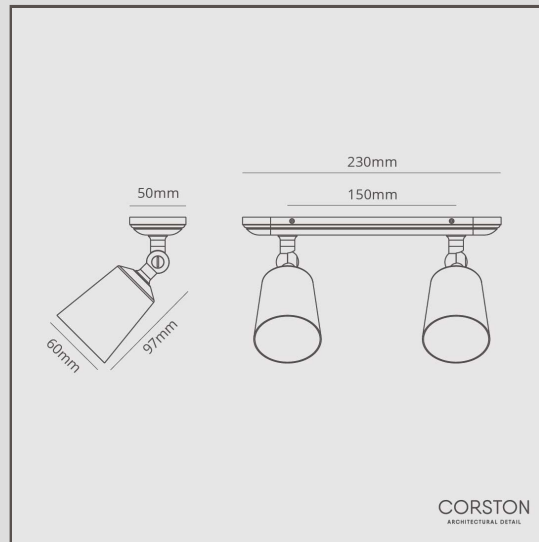

Baylis Double 50mm Spotlight - Polished Nickel

10257

The Baylis double ceiling spotlight sits neatly with a small rose and discreetly set screws.

Its smooth ball joint rotates 320° and tilts 180° to light up specific areas of a room.

Polished nickel is our answer to chrome. It's a bit warmer, which we think is more versatile, so you can use it with warm or cool colour palettes.

- Fits two 50mm bulbs
- Comes with WAGO connectors for quick and easy wiring and testing
- Also available in [35mm](#)
- Match with any of our polished nickel [switches and sockets](#)
- Dimensions: Shades, L97mm x Dia. 60mm each; mounting rose, L230mm x W50mm
- Rated IP20 - suitable for kitchen use and in Zone 3 of bathrooms.
- Cut out hole 10mm
- Use with 2x 50mm energy saving GU10 bulbs, not included.
- Fully dimmable with a suitable bulb
- Installed onto a steel mounting plate for a secure, tight fit
- No driver required
- Cable length: 200mm
- Dimmable