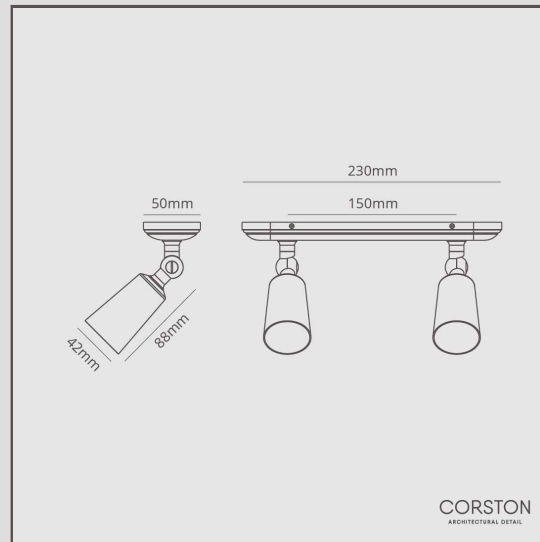

## Baylis Small Double Spotlight (35mm) - Polished Nickel

11739

The Baylis Small Double Spotlight sits neatly with a small rose and discreetly set screws.

Its smooth ball joint rotates 320° and tilts 180° to light up specific areas of a room.

Polished nickel is our answer to chrome. It's a bit warmer, which we think is more versatile, so you can use it with warm or cool colour palettes.

- Fits two 35mm bulbs
- Also available in [50mm](#)
- Match with any of our polished nickel switches and sockets
- Dimensions: Shades, L88mm x Dia. 42mm each; mounting rose, L230mm x W50mm
- Cable length: 200mm
- Rated IP20 - suitable for kitchen use and in Zone 3 of bathrooms
- Cut out hole 10mm
- Use with 2x 35mm energy saving GU10 bulbs, not included
- Fully dimmable with a suitable bulb
- Installed onto a steel mounting plate for a secure, tight fit
- No driver required
- Dimmable