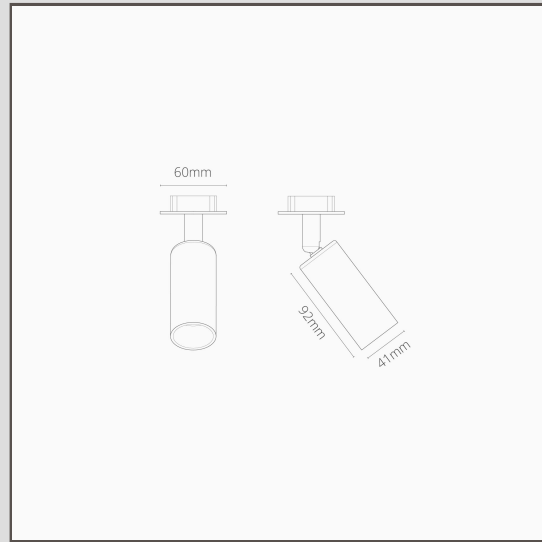

Durham Small Spotlight 35mm - Paintable

17014

Our directional Durham small spotlight is designed to be surface mounted and can be angled as well as rotated a full 360 degrees.

It's finished in white primer that can be coated in the same paint as your ceiling for a seamless look that blends right in.

- Etch primer allows paint to adhere well for a seamless custom finish
- Use with a 35mm LED, like our [Court GU10 bulb](#)
- Dimensions: Shade, L92mm x Dia. 41mm; mounting plate dia. 60mm. Cable length: 200mm
- Rated IP20 - suitable for kitchen use and in Zone 3 of bathrooms
- Cut out hole 50mm, recess depth 60mm
- Use with 35mm energy saving GU10 bulbs, not included
- Internal sprung clips hold light in place
- Only suited to installation on a plasterboard surface with sufficient void behind
- No driver required