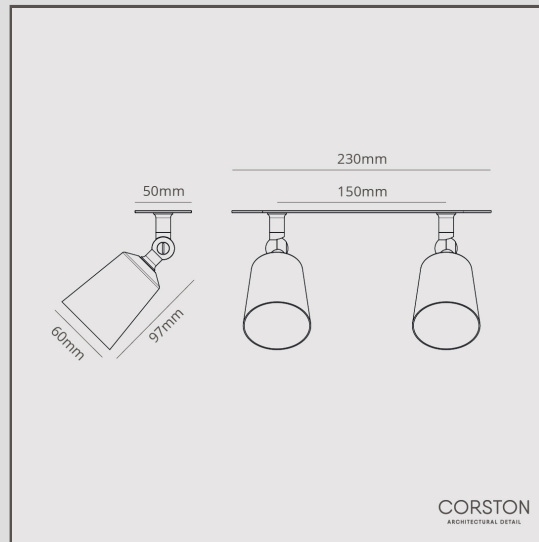

Perryn Double 50mm Spotlight - Bronze

19848

The electric connections in the Perryn double ceiling spotlight are tucked away, while a spring mechanism secures the mounting plate to plasterboard.

Its smooth ball joint rotates 320° and tilts 180° to light up specific areas of a room.

Bronze is our boldest finish, but it isn't shiny or bright, so it has a subtle side to it too. It's a deep matt brown colour that's almost black in some lights.

- Fits two 50mm bulbs
- Also available in [35mm](#)
- Match with any of our bronze [switches and sockets](#)
- Dimensions: Shade, L88mm x Dia. 42mm; mounting plate, L230mm x W50mm
- Rated IP20 - suitable for kitchen use and in Zone 3 of bathrooms
- Cut out hole 40mm x 2, recess depth 60mm.
- Use with 2x 50mm energy saving GU10 bulbs, not included.
- Installed on a solid brass mounting plate, with four internal sprung clips to hold in place
- Only suited to installation on a plasterboard surface with sufficient void behind
- No driver required
- Cable length: 200mm
- Dimmable