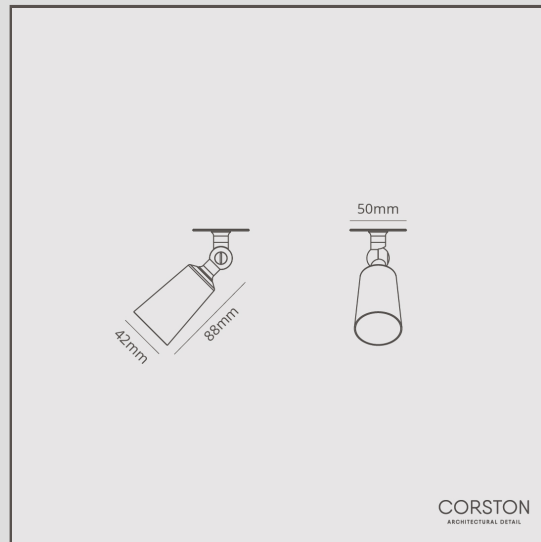

Perryn Small Single Spotlight (35mm) - Polished Nickel

17009

The electric connections in the Perryn Small Single Spotlight are tucked away, while a spring mechanism secures the mounting plate to a plasterboard ceiling.

Its smooth ball joint rotates 320° and tilts 180° to light up specific areas of a room.

Polished nickel is our answer to chrome. It's a bit warmer, which we think is more versatile, so you can use it with warm or cool colour palettes.

- Fits a 35mm bulb
- Match with any of our polished nickel switches and sockets
- Dimensions: Shade, L88mm x Dia. 42mm; mounting plate, L230mm x W50mm
- Rated IP20 - suitable for kitchen use and in Zone 3 of bathrooms
- Cut out hole 40mm x 2, recess depth 60mm.
- Installed on a solid brass mounting plate, with four internal sprung clips to hold in place
- Use with 35mm energy saving GU10 bulb, not included
- Only suited to installation on a plasterboard surface with sufficient void behind
- No driver required
- Cable length: 200mm
- Dimmable