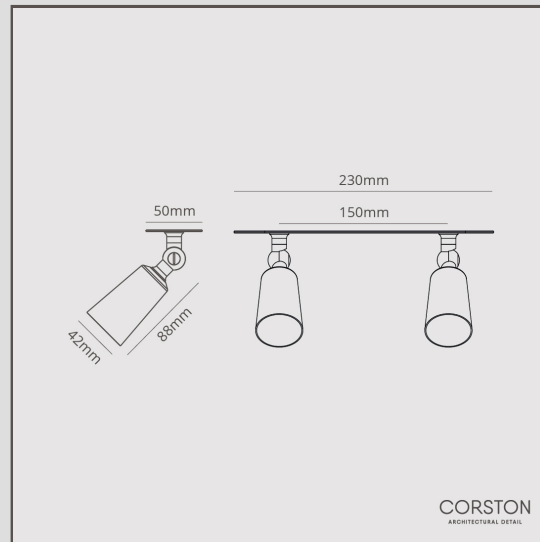

Perryn Small Double Spotlight (35mm) - Polished Nickel

15129

The electric connections in the Perryn Small Double Spotlight are tucked away, while a spring mechanism secures the mounting plate to a plasterboard ceiling.

Its smooth ball joint rotates 320° and tilts 180° to light up specific areas of a room.

Polished nickel is our answer to chrome. It's a bit warmer, which we think is more versatile, so you can use it with warm or cool colour palettes.

- Fits two 35mm bulbs
- Also available in [50mm](#)
- Match with any of our polished nickel switches and sockets
- Dimensions: Shade, L88mm x Dia. 42mm; mounting plate, L230mm x W50mm
- Rated IP20 - suitable for kitchen use and in Zone 3 of bathrooms
- Cut out hole 40mm x 2, recess depth 60mm
- Fully dimmable with a suitable GU10 bulb
- Use with 2x 35mm energy saving GU10 bulbs, Max 2x 3W each, not included.
- Installed on a solid brass mounting plate, with four internal sprung clips to hold in place
- Only suited to installation on a plasterboard surface with sufficient void behind
- No driver required
- Cable length: 200mm
- Dimmable