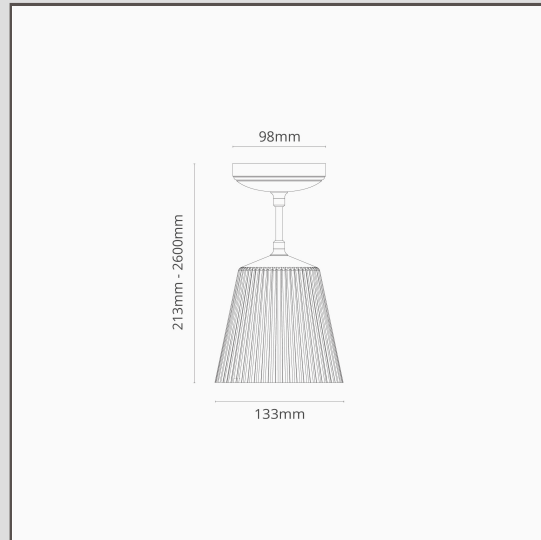

Richmond Medium Pendant Light Fluted Glass - Antique Brass

19643

Our ceiling pendant light shares the same minimal look as our Richmond fixed and hanging wall lights.

The perfectly proportioned, simple pendant design is ideal for all manner of spaces and interior styles.

Group a few together (we'd suggest choosing an odd number, like three) over a kitchen island, dining table or in the hallway.

The fluted glass shade allows for 360-degree diffused lighting.

Antique brass is what's called a 'living' finish because it reacts to the air and moisture around it, causing it to darken (especially in the areas you touch most). We've given it a head start by ageing it by hand, so it has that antique look right out the box.

- Hand blown glass shade. To find out more, see our FAQs below.
- Solid brass body
- 2.4m of braided, adjustable cable
- Fits a standard G9 bulb
- Designed and engineered in the UK
- Match with any of our antique brass spotlights, wall lights, switches and sockets
- Dimensions: shade H213mm x W133mm; mounting rose dia. 98mm
- Fully dimmable with a suitable G9 bulb
- Rated IP20 - suitable for use in zone 3 of bathrooms
- Use with 18mm energy saving G9 bulbs, not included
- No driver required
- Comes with WAGO connectors for quick and easy wiring and testing