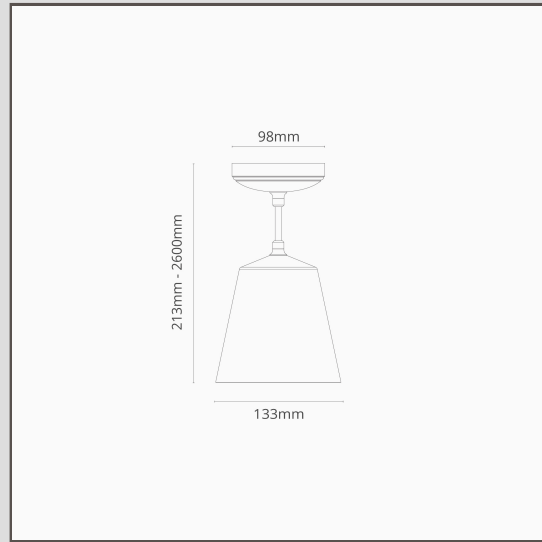

Richmond Medium Pendant Light - Bronze

18878

Our ceiling pendant light shares the same minimal look as our Richmond fixed and hanging wall lights.

The perfectly proportioned, simple pendant design is ideal for all manner of spaces and interior styles.

- Made from solid brass
- 2.4m of braided, adjustable cable
- Fits a standard G9 bulb
- Designed and engineered in the UK
- Match with any of our bronze spotlights, wall lights, switches and sockets
- Dimensions: shade H213mm x W133mm; mounting rose dia. 98mm
- Fully dimmable with a suitable G9 bulb
- Rated IP20 - suitable for use in zone 3 of bathrooms
- Use with 18mm energy saving G9 bulbs, not included
- No driver required
- Comes with WAGO connectors for quick and easy wiring and testing