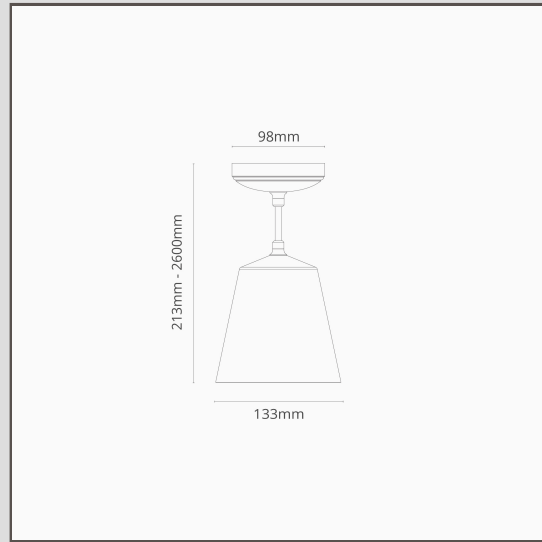

Richmond Medium Pendant Light Fine Porcelain - Bronze

13157

Our ceiling pendant light shares the same minimal look as our Richmond fixed and hanging wall lights.

The perfectly proportioned, simple pendant design is ideal for all manner of spaces and interior styles.

Bronze is our boldest finish, but it isn't shiny or bright, so it has a subtle side to it too. It's a deep matt brown colour that's almost black in some lights.

- Solid brass body
- 2.4m of braided, adjustable cable
- Fits a standard G9 bulb
- Designed and engineered in the UK
- Match with any of our bronze spotlights, wall lights, switches and sockets
- Dimensions: shade H213mm x W133mm; mounting rose dia. 98mm
- Fully dimmable with a suitable G9 bulb
- Rated IP20 - suitable for use in zone 3 of bathrooms.
- Use with 18mm energy saving G9 bulbs, not included
- No driver required
- Comes with WAGO connectors for quick and easy wiring and testing