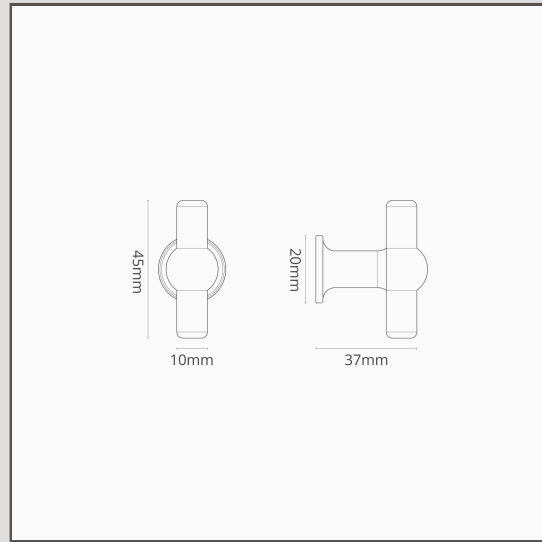

Harper T-Bar Furniture Handle Small - Polished Nickel

18901

These smaller version of the Harper Furniture Door Handle are great for pantry cabinets and utility drawers.

The furniture knob itself is made from solid brass and matches our [Harper Mortice Door Handle](#) for a coherent look around your home.

Polished nickel is our answer to chrome. It's a bit warmer, which we think is more versatile, so you can use it with warm or cool colour palettes.

- Dimensions: h37mm x W45mm x base diameter 20mm
- Made from solid brass
- Comes with screws to fit a 15-20mm door. If you have thicker doors, you can buy longer screws from our spares page
- Match with [door handles](#), [locks and latches](#)