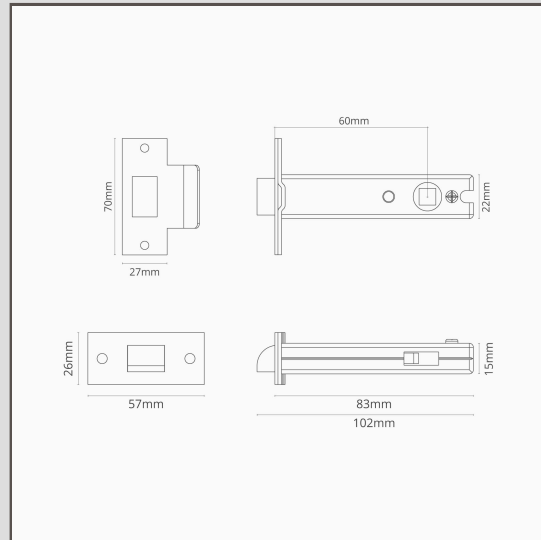

60mm Strong Latch - Bronze

15712

Our strong latch will keep your door tightly closed. It's engineered with strong springs, so it's ideal for use with unsprung lever door handles.

Bronze is our boldest finish, but it isn't shiny or bright, so it has a subtle side to it too. It's a deep matt brown colour that's almost black in some lights.

- Bronze-finished face plate and strike plate made from solid brass
- Use with our unsprung lever door handles
- Strong sprung
- 100mm strong latch also available
- 60mm backset
- Two-way action