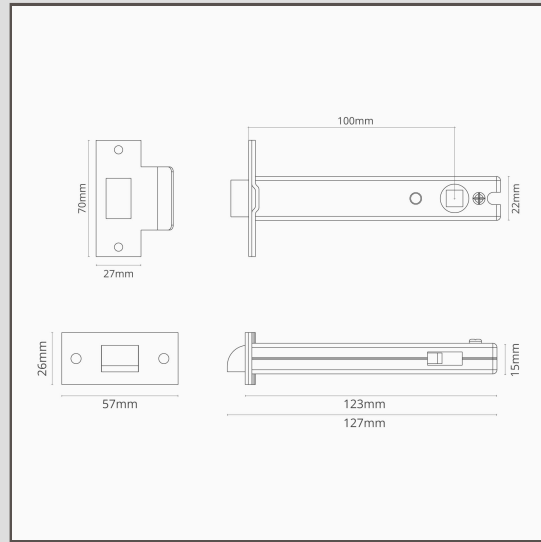

100mm Light Latch - Bronze

12336

Our light latch will keep your door tightly closed. It's engineered with light springs, so it's ideal for use with sprung lever door handles and unsprung door knobs.

Bronze is our boldest finish, but it isn't shiny or bright, so it has a subtle side to it too. It's a deep matt brown colour that's almost black in some lights.

- Bronze-finished face plate and strike plate made from solid brass
- Use with our sprung lever door handles and unsprung door knobs
- Light sprung
- 60mm light latch also available
- 100mm backset
- Two-way action