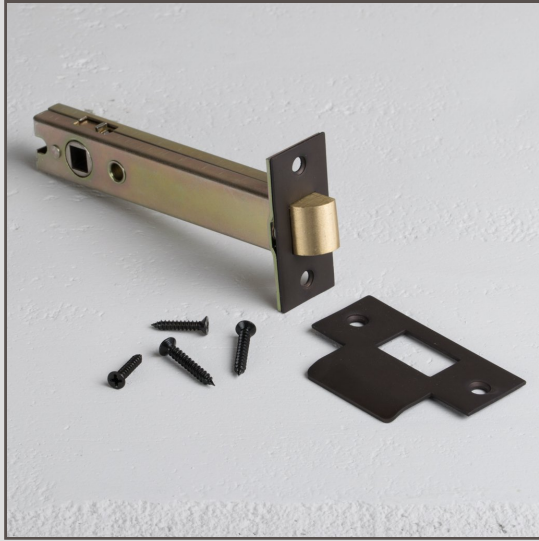

100mm Light Latch - Bronze

12336

Our light latch will keep your door tightly closed. It's engineered with light springs, so it's ideal for use with sprung lever door handles and unsprung door knobs.

Bronze is our boldest finish, but it isn't shiny or bright, so it has a subtle side to it too. It's a deep matt brown colour that's almost black in some lights.

- Bronze-finished face plate and strike plate made from solid brass
- Use with our sprung lever door handles and unsprung door knobs
- Light sprung
- 60mm light latch also available
- 100mm backset
- Two-way action