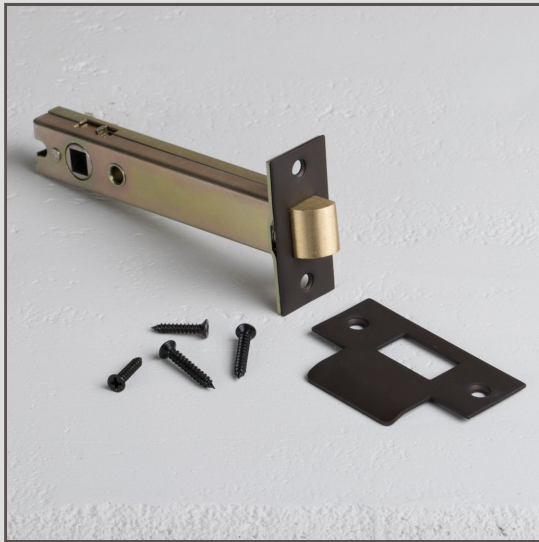

100mm Strong Latch - Bronze

11364

Our strong latch will keep your door tightly closed. It's engineered with strong springs, so it's ideal for use with unsprung lever door handles.

Bronze is our boldest finish, but it isn't shiny or bright, so it has a subtle side to it too. It's a deep matt brown colour that's almost black in some lights.

- Bronze-finished face plate and strike plate made from solid brass
- Use with our unsprung lever door handles
- Strong sprung
- 60mm strong latch also available
- 100mm backset
- Two-way action