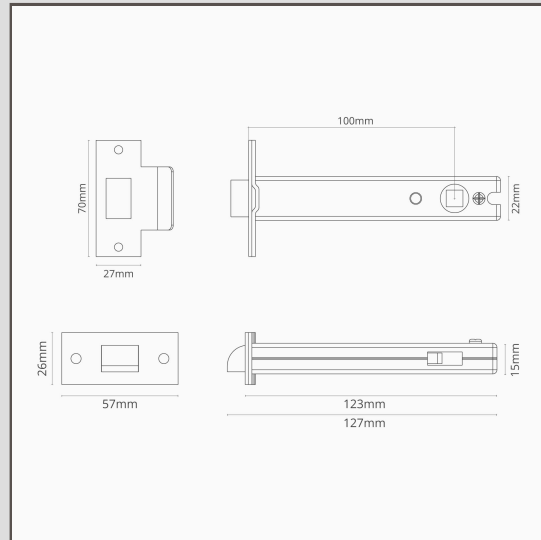

100mm Strong Latch - Bronze

11364

Our strong latch will keep your door tightly closed. It's engineered with strong springs, so it's ideal for use with unsprung lever door handles.

Bronze is our boldest finish, but it isn't shiny or bright, so it has a subtle side to it too. It's a deep matt brown colour that's almost black in some lights.

- Bronze-finished face plate and strike plate made from solid brass
- Use with our unsprung lever door handles
- Strong sprung
- 60mm strong latch also available
- 100mm backset
- Two-way action