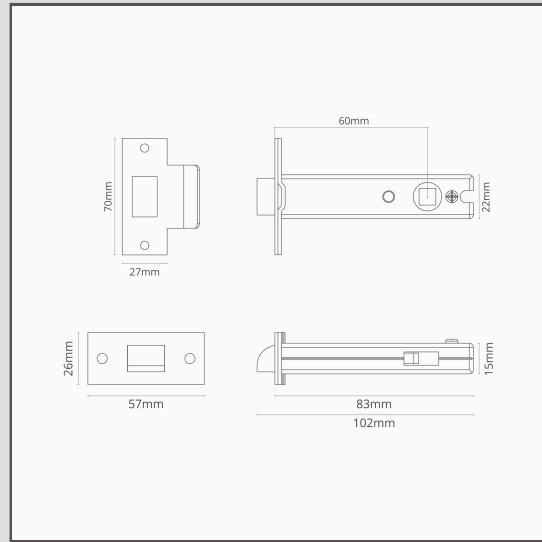

60mm Strong Latch - Polished Nickel

14017

Our strong latch will keep your door tightly closed. It's engineered with strong springs, so it's ideal for use with unsprung lever door handles.

Polished nickel is our answer to chrome. It's a bit warmer, which we think is more versatile, so you can use it with warm or cool colour palettes.

- Polished nickel-finished face plate and strike plate made from solid brass
- Use with our unsprung lever door handles
- Strong sprung
- 100mm strong latch also available
- 60mm backset
- Two-way action