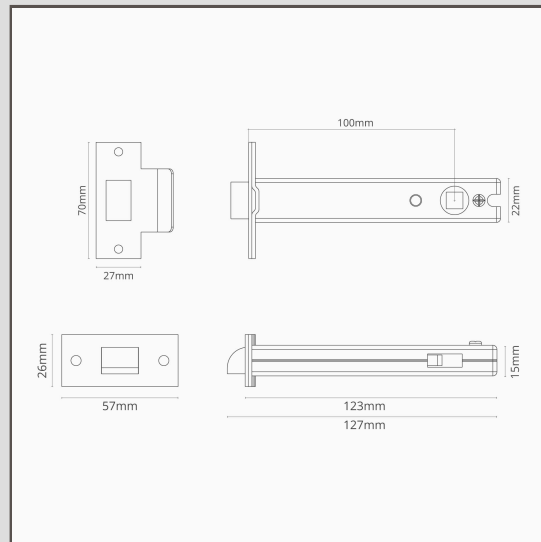

100mm Strong Latch - Polished Nickel

15926

Our strong latch will keep your door tightly closed. It's engineered with strong springs, so it's ideal for use with unsprung lever door handles.

Polished nickel is our answer to chrome. It's a bit warmer, which we think is more versatile, so you can use it with warm or cool colour palettes.

- Polished nickel-finished face plate and strike plate made from solid brass
- Use with our unsprung lever door handles
- Strong sprung
- 60mm strong latch also available
- 100mm backset
- Two-way action