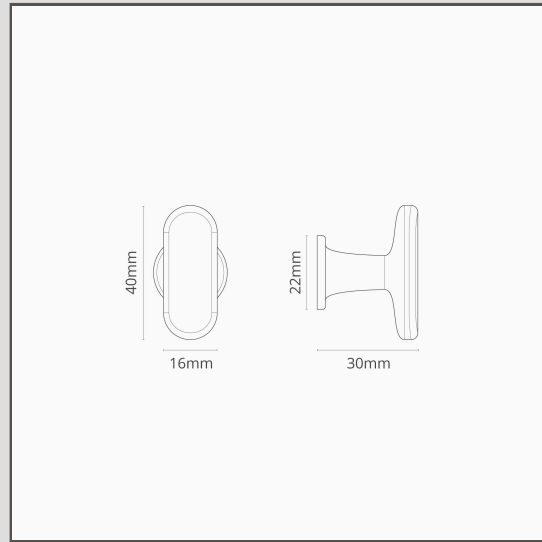

Milliner Furniture Knob - Polished Nickel

10758

This small furniture knob is shaped and scaled for freestanding and built-in units, bedroom drawers, and pantry cabinets.

Polished nickel is our answer to chrome. It's a bit warmer, which we think is more versatile, so you can use it with warm or cool colour palettes.

It pairs well with our [Milliner Furniture Handle](#).

- Dimensions: l40mm x w22mm x d30mm
- Made from solid brass
- Comes with M4x25mm snap off screws to fit 12-20mm drawers and doors. You can buy longer snap off screws from our [spares page](#)
- Match with [handles](#), [locks](#) and [latches](#)
- Dimensions: Length 40mm x Width 22mm x Depth 30mm
- M4 Snap off Screws supplied to install on 12-20mm drawers and doors. Longer Snap off Screws are available on the spares page [here](#).