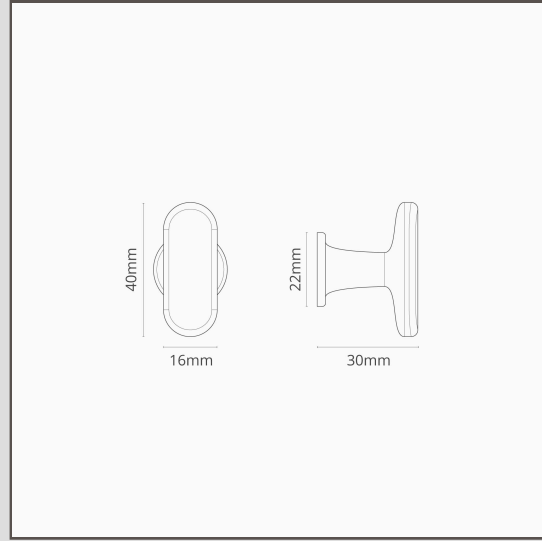

Milliner Furniture Knob - Bronze

16811

This small furniture knob is shaped and scaled for freestanding and built-in units, drawers, and kitchen cabinets.

Bronze is our boldest finish, but it isn't shiny or bright, so it has a subtle side to it too. It's a deep matt brown colour that's almost black in some lights. It pairs well with our [Milliner Furniture Handle](#).

- Dimensions: L 40mm x W 22mm x D 30mm
- Made from solid brass
- Comes with M4x snap off screws to fit 12-20mm drawers and doors. You can buy longer snap off screws from our [spares page](#)
- Match with [handles](#), [locks](#) and [latches](#)
- Dimensions: Length 40mm x Width 22mm x Depth 30mm
- M4 Snap off Screws supplied to install on 12-20mm drawers and doors. Longer Snap off Screws are available on the spares page [here](#).