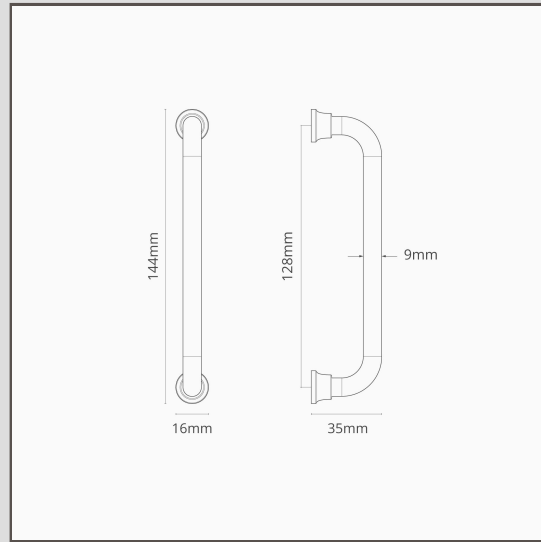

Sycamore Furniture Handle 128mm - Bronze

15483

This furniture handle is a traditional design that brings character into your home. It'll work well in any country style or modern kitchen.

Bronze is our boldest finish, but it isn't shiny or bright, so it has a subtle side to it too. It's a deep matt brown colour that's almost black in some lights.

- Made from solid brass
- Pair with [hooks](#), [shelf brackets](#) and [switches](#)
- Dimensions: Length 144mm x Width 16mm x Depth 35mm.
- 128mm screw spacing.
- Screws supplied suit a 15-20mm door. If you have thicker doors, longer screws are available on the [spares page](#).