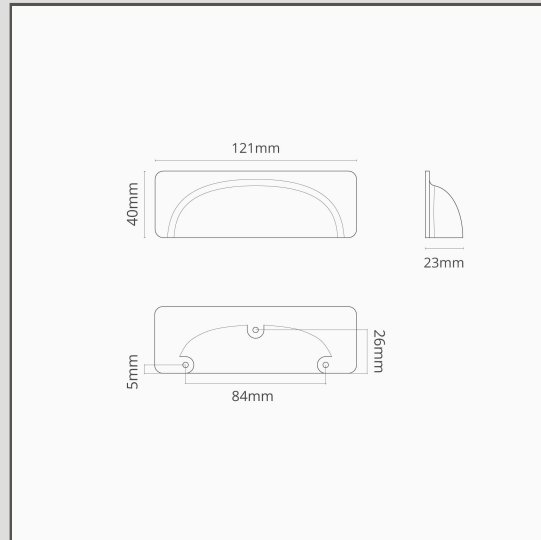

## Elm Cup Handle 84mm - Polished Nickel

14235

These traditional cup handles have a familiar feel and will sit well on both simplistic and detailed drawers and furniture doors.

Polished nickel is our answer to chrome. It's a bit warmer, which we think is more versatile, so you can use it with warm or cool colour palettes.

- Screwless design
- Made from solid brass
- Comes with M4x snap off screws to fit 12-20mm drawers and doors. You can buy longer snap off screws from our [spares page](#)
- Match with [hooks](#), [shelf brackets](#) and [switches](#)
- Dimensions: Length 121mm x Width 40mm x Depth 23mm
- 84mm screw spacing
- M4 Snap off Screws supplied to install on 18-20mm drawers and doors. Longer Snap off Screws are available on the spares page [here](#).