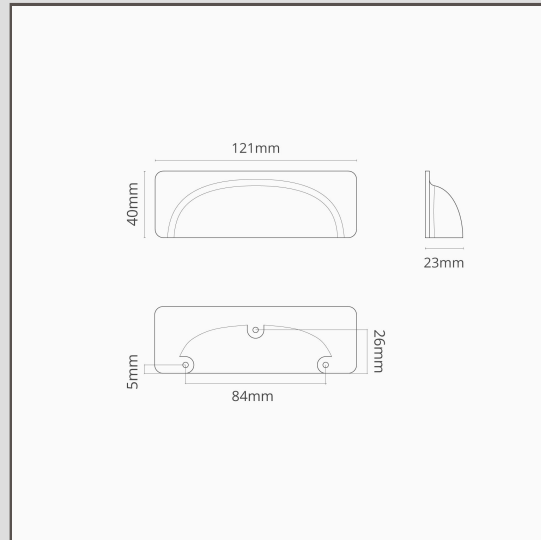

Elm Cup Handle 84mm - Bronze

15441

These traditional cup handles have a familiar feel and will sit well on both modern and contemporary style drawers and furniture doors.

Bronze is our boldest finish, but it isn't shiny or bright, so it has a subtle side to it too. It's a deep matt brown colour that's almost black in some lights.

- Screwless design
- Made from solid brass
- Comes with M4x snap off screws to fit 12-20mm drawers and doors. You can buy longer snap off screws from our [spares page](#)
- Match with [hooks](#), [shelf brackets](#) and [switches](#)
- Dimensions: Length 121mm x Width 40mm x Depth 23mm
- 84mm screw spacing
- M4 Snap off Screws supplied to install on 18-20mm drawers and doors. Longer Snap off Screws are available on the spares page [here](#).