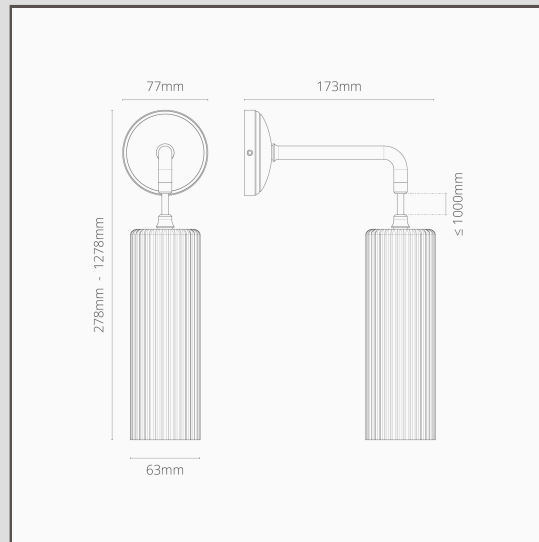

## Claremont Small Hanging Wall Light Fluted Glass - Polished Nickel

11444

This hanging version of our Claremont fixed wall light is a modern take on a classic design. It'll look great on its own, or have one either side of your bed or dresser mirror.

- Hand blown glass shade. To find out more, see our FAQs below.
- Solid brass base
- 1.2m of braided cable
- Fully dimmable with a suitable G9 bulb
- Designed and engineered in the UK
- Match with any of our polished nickel spotlights, switches and sockets
- Dimensions: L278mm x Dia. 63mm; mounting rose dia. 77mm.
- Fully dimmable with a suitable G9 bulb
- Rated IP20 - suitable for Zone 3 of bathrooms. Not suitable for outdoor use
- Use with 18mm energy saving G9 bulbs, not included
- No driver required
- Comes with WAGO connectors for quick and easy wiring and testing