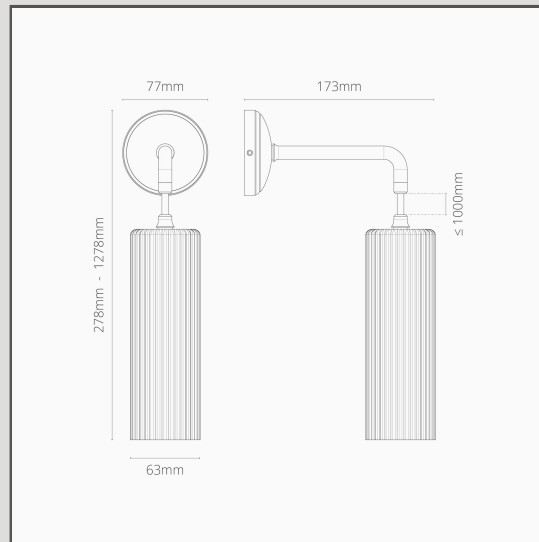

Claremont Small Hanging Wall Light Fluted Glass - Bronze

12091

This hanging version of our Claremont fixed wall light is a modern take on a classic design. It'll look great on its own, or have one either side of your bed or dresser mirror.

- Hand blown glass shade
- Solid brass base
- 1.2m of braided cable
- Fully dimmable with a suitable G9 bulb
- Designed and engineered in the UK
- Match with any of our bronze spotlights, switches and sockets
- Dimensions: L278mm x Dia. 63mm; mounting rose dia. 77mm.
- Fully dimmable with a suitable G9 bulb
- Rated IP20 - suitable for Zone 3 of bathrooms. Not suitable for outdoor use
- Use with 18mm energy saving G9 bulbs, not included
- No driver required
- Comes with WAGO connectors for quick and easy wiring and testing