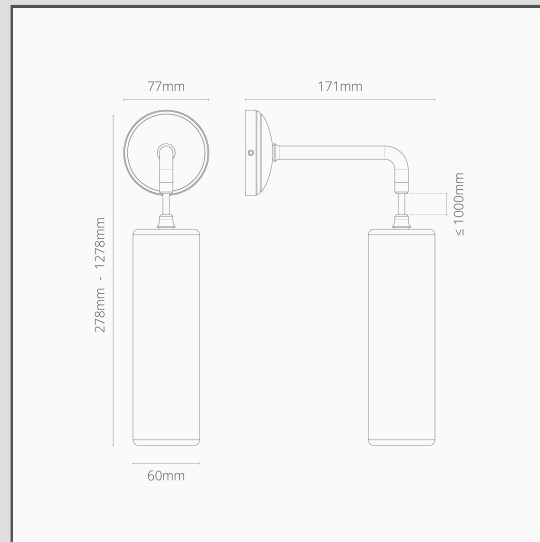

## Claremont Small Hanging Wall Light Fine Porcelain - Polished Nickel

13392

This hanging version of our Claremont small fixed wall light is a modern take on a classic design. It'll look great on its own, or on either side of your bed.

- Solid brass body
- 1.2m of braided cable
- Fits a standard G9 bulb
- Designed and engineered in the UK
- Match with any of our polished nickel spotlights, switches and sockets
- Dimensions: L278mm x Dia. 63mm; mounting rose dia. 77mm.
- Fully dimmable with a suitable G9 bulb
- Rated IP20 - suitable for use in zone 3 of bathrooms. Not suitable for outdoor use
- Use with 18mm energy saving G9 bulbs, not included
- No driver required
- Comes with WAGO connectors for quick and easy wiring and testing