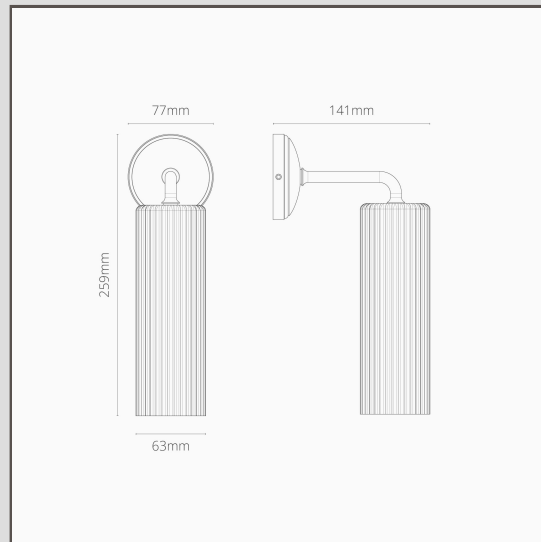

## Claremont Small Wall Light Fluted Glass - Polished Nickel

11466

Designed to be used either side of bathroom mirrors or feature frames, the Claremont allows 360 degrees of light. Its long, slim shape looks great in both modern and traditional homes. Polished nickel is our answer to chrome. It's a bit warmer, which we think is more versatile, so you can use it with warm or cool colour palettes. This Fluted Glass shade creates a diffused, anti-glare light that looks timeless on your walls.

- Hand blown glass shade. To find out more, see our FAQs below.
- Solid brass body
- Fits a standard [G9 bulb](#)
- Suitable for outdoor use
- Designed and engineered in the UK
- Match with any of our polished nickel [spotlights](#), [switches](#) and [sockets](#)
- Dimensions: L259mm x Dia. 63mm; mounting rose dia. 77mm.
- Fully dimmable with a suitable G9 bulb
- Rated IP44 - suitable for Outdoor use and in Zone 2 of bathrooms
- Use with 18mm energy saving G9 bulbs, not included
- No driver required
- Comes with WAGO connectors for quick and easy wiring and testing