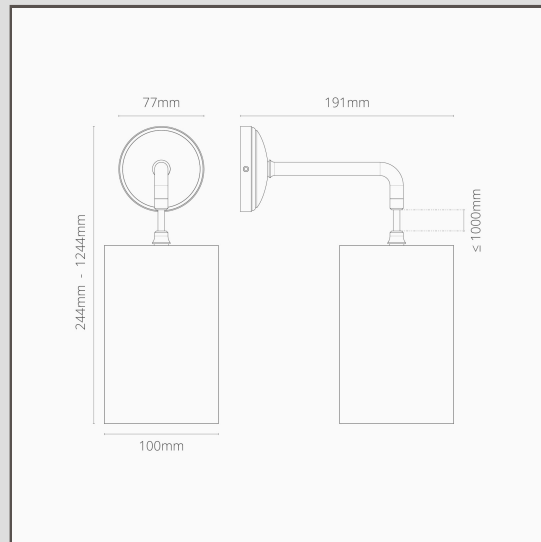

Primrose Small Hanging Wall Light Basalt Grey - Bronze

19243

The Primrose Wall Light is a traditional design with a modern style lamp. It'll look great on its own, or have one either side of your bed, dresser or bathroom mirror.

- Solid brass base
- 1.2m of braided cable
- Fully dimmable with a suitable [G9 bulb](#)
- Designed and engineered in the UK
- Match with any of our bronze [spotlights](#), [switches](#) and [sockets](#)
- Dimensions: L244mm x Dia. 100mm; mounting rose dia. 77mm.
- Fully dimmable with a suitable G9 bulb
- Rated IP20 - suitable for Zone 3 of bathrooms. Not suitable for outdoor use
- Use with 18mm energy saving G9 bulbs, not included
- No driver required
- Comes with WAGO connectors for quick and easy wiring and testing