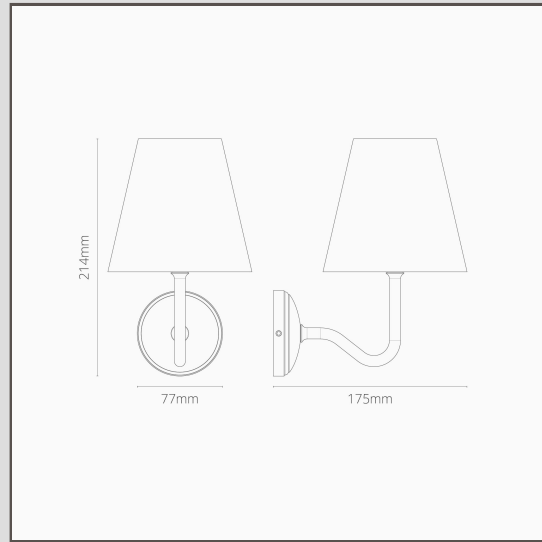

Malvern Small Wall Light Alabaster White - Polished Nickel

12635

Our scaled-down take on the traditional swan neck wall light is perfectly proportioned for slightly smaller spaces.

Polished nickel is our answer to chrome. It's a bit warmer, which we think is more versatile, so you can use it with warm or cool colour palettes, while the Alabaster White shade gives a clean and crisp look.

- 100% linen shade
- Solid brass body
- Fits a standard G9 bulb
- Designed and engineered in the UK
- Match with any of our polished nickel spotlights, switches and sockets
- Dimensions: L214mm x Dia. 140mm; mounting rose dia. 77mm.
- Fully dimmable with a suitable G9 bulb
- Rated IP44 – fabric shade not recommended for use in bathrooms
- Use with 18mm energy saving G9 bulbs, not included
- No driver required
- Comes with WAGO connectors for quick and easy wiring and testing