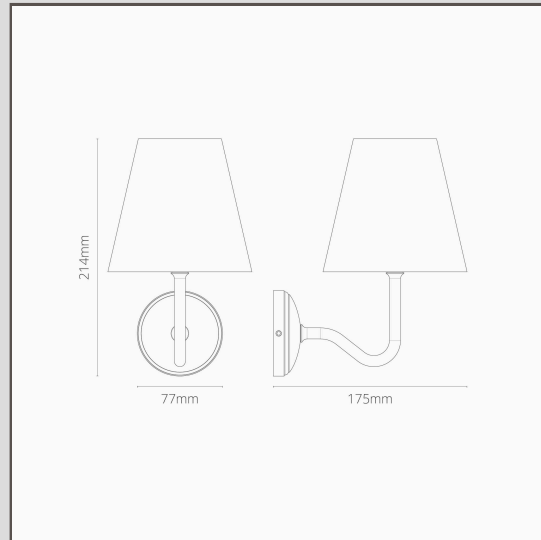

Malvern Small Wall Light Alabaster White - Bronze

19508

Our scaled-down take on the traditional swan neck wall light is perfectly proportioned for slightly smaller spaces.

Bronze is our boldest finish, but it isn't shiny or bright, so it has a subtle side to it too. It's a deep matt brown colour that's almost black in some lights. Create a modern monochrome look with the Alabaster White shade.

- 100% linen shade
- Solid brass body
- Fits a standard [G9 bulb](#)
- Designed and engineered in the UK
- Match with any of our bronze [spotlights](#), [switches](#) and [sockets](#)
- Dimensions: L214mm x Dia. 140mm; mounting rose dia. 77mm.
- Fully dimmable with a suitable G9 bulb
- Rated IP44 – fabric shade not recommended for use in bathrooms
- Use with 18mm energy saving G9 bulbs, not included
- No driver required
- Comes with WAGO connectors for quick and easy wiring and testing