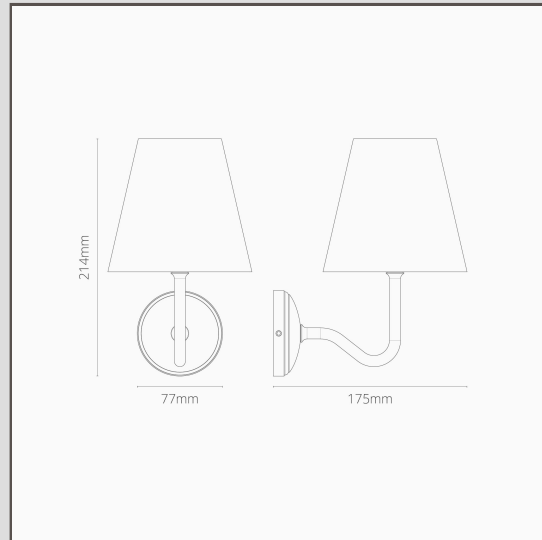

Malvern Small Wall Light Basalt Grey - Bronze

14164

Our scaled-down take on the traditional swan neck wall light is perfectly proportioned for slightly smaller spaces.

Bronze is our boldest finish, but it isn't shiny or bright, so it has a subtle side to it too. It's a deep matt brown colour that's almost black in some lights. Create a contemporary look with the Basalt Grey shade.

- 100% linen shade
- Solid brass body
- Fits a standard [G9 bulb](#)
- Designed and engineered in the UK
- Match with any of our bronze [spotlights](#), [switches](#) and [sockets](#)
- Dimensions: L214mm x Dia. 140mm; mounting rose dia. 77mm.
- Fully dimmable with a suitable G9 bulb
- Rated IP44 – fabric shade not recommended for use in bathrooms
- Use with 18mm energy saving G9 bulbs, not included
- No driver required
- Comes with WAGO connectors for quick and easy wiring and testing