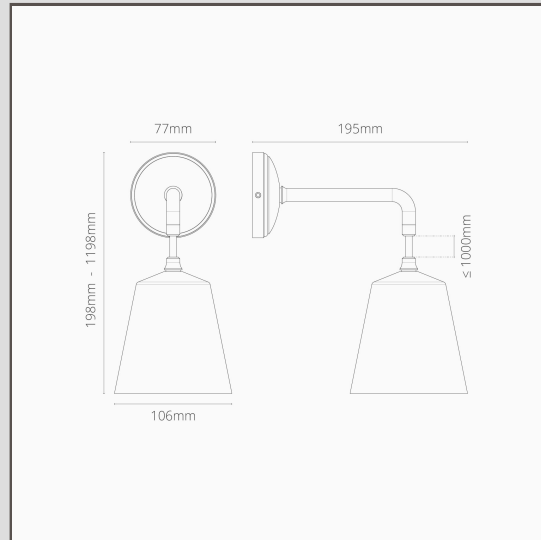

Richmond Small Hanging Wall Light - Polished Nickel

11187

The minimalistic Richmond hanging light is ideal for modern and traditional interiors. It'll look great on its own, or have one either side of your bed, dresser or bathroom mirror. Polished nickel is our answer to chrome. It's a bit warmer, which we think is more versatile, so you can use it with warm or cool colour palettes.

- Made from solid brass
- 1.2m of braided cable
- Fully dimmable with a suitable [G9 bulb](#)
- Designed and engineered in the UK
- Match with any of our polished nickel [spotlights](#), [switches and sockets](#)
- Dimensions: L198mm x Dia. 106mm; mounting rose dia. 77mm.
- Fully dimmable with a suitable G9 bulb
- Rated IP20 - suitable for Zone 3 of bathrooms. Not suitable for outdoor use
- Use with 18mm energy saving G9 bulbs, not included
- No driver required
- Comes with WAGO connectors for quick and easy wiring and testing