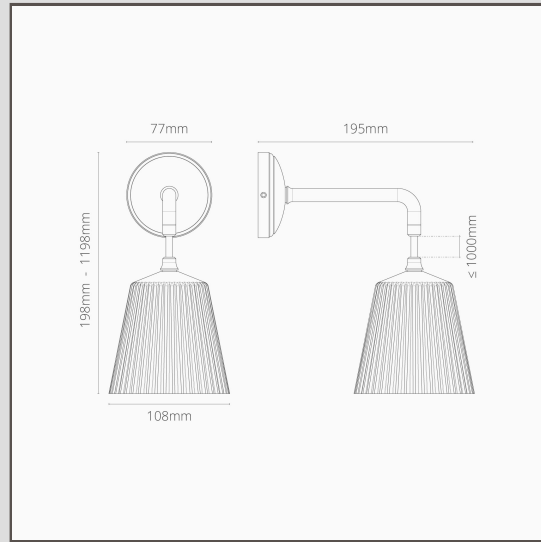

Richmond Small Hanging Wall Light Fluted Glass - Polished Nickel

13981

The minimalistic Richmond hanging light is ideal for modern and traditional interiors. It'll look great on its own, or have one either side of your bed, dresser or bathroom mirror. Polished nickel is our answer to chrome. It's a bit warmer, which we think is more versatile, so you can use it with warm or cool colour palettes. The Fluted Glass shade allows or 360 degree lighting and creates a timeless feel.

- Hand blown glass shade. To find out more, see our FAQs below.
- Made from solid brass
- 1.2m of braided cable
- Fully dimmable with a suitable [G9 bulb](#)
- Designed and engineered in the UK
- Match with any of our polished nickel [spotlights](#), [switches](#) and [sockets](#)
- Dimensions: L198mm x Dia. 106mm; mounting rose dia. 77mm.
- Fully dimmable with a suitable G9 bulb
- Rated IP20 - suitable for Zone 3 of bathrooms. Not suitable for outdoor use
- Use with 18mm energy saving G9 bulbs, not included
- No driver required
- Comes with WAGO connectors for quick and easy wiring and testing