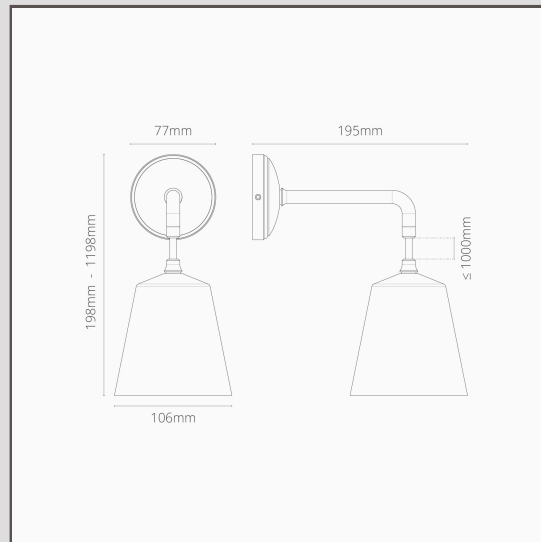

Richmond Small Hanging Wall Light - Bronze

12714

The minimalistic Richmond hanging light is ideal for modern and traditional interiors. It'll look great on its own, or have one either side of your bed, dresser or bathroom mirror.

Bronze is our boldest finish, but it isn't shiny or bright, so it has a subtle side to it too. It's a deep matt brown colour that's almost black in some lights.

- Made from solid brass
- 1.2m of braided cable
- Fully dimmable with a suitable [G9 bulb](#)
- Designed and engineered in the UK
- Match with any of our bronze [spotlights](#), [switches and sockets](#)
- Dimensions: L198mm x Dia. 106mm; mounting rose dia. 77mm.
- Fully dimmable with a suitable G9 bulb
- Rated IP20 - suitable for Zone 3 of bathrooms. Not suitable for outdoor use
- Use with 18mm energy saving G9 bulbs, not included
- No driver required
- Comes with WAGO connectors for quick and easy wiring and testing