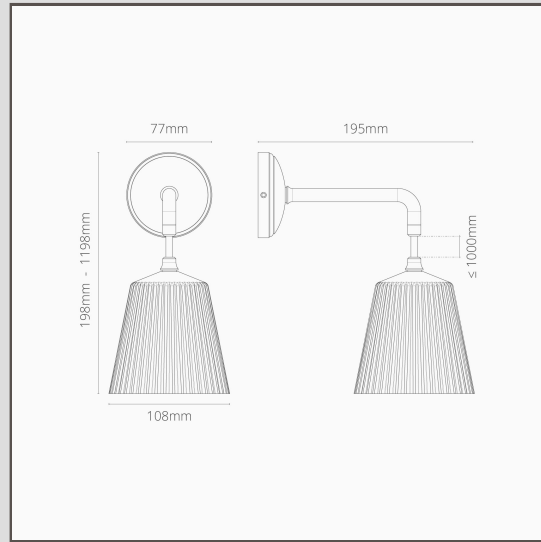

Richmond Small Hanging Wall Light Fluted Glass - Bronze

14171

The minimalistic Richmond hanging light is ideal for modern and traditional interiors. It'll look great on its own, or have one either side of your bed, dresser or bathroom mirror.

- Hand blown glass shade. To find out more, see our FAQs below.
- Made from solid brass
- 1.2m of braided cable
- Fully dimmable with a suitable [G9 bulb](#)
- Designed and engineered in the UK
- Match with any of our bronze [spotlights](#), [switches](#) and [sockets](#)
- Dimensions: L198mm x Dia. 106mm; mounting rose dia. 77mm.
- Fully dimmable with a suitable G9 bulb
- Rated IP20 - suitable for Zone 3 of bathrooms. Not suitable for outdoor use
- Use with 18mm energy saving G9 bulbs, not included
- No driver required
- Comes with WAGO connectors for quick and easy wiring and testing