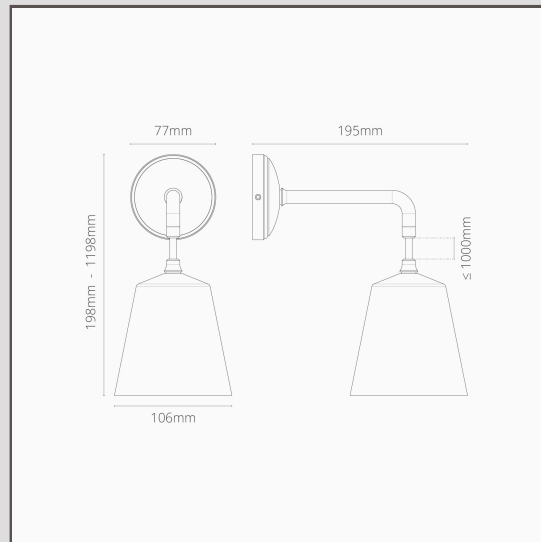

Richmond Small Hanging Wall Light Fine Porcelain - Bronze

11779

The minimalistic Richmond hanging light is ideal for modern and traditional interiors.

It'll look great on its own, or have one either side of your bed, dresser or bathroom mirror.

- Made from solid brass
- 1.2m of braided cable
- Designed and engineered in the UK
- Match with any of our bronze [spotlights](#), [switches](#) and [sockets](#)
- Dimensions: L198mm x Dia. 106mm; mounting rose dia. 77mm.
- Fully dimmable with a suitable G9 bulb
- Rated IP20 - suitable for use in zone 3 of bathrooms. Not suitable for outdoor use
- Use with 18mm energy saving G9 bulbs, not included
- No driver required
- Comes with WAGO connectors for quick and easy wiring and testing