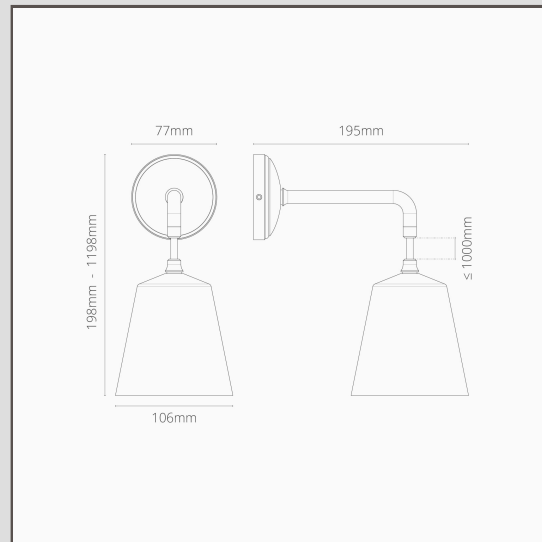

Richmond Small Hanging Wall Light Fine Porcelain - Antique Brass

13510

The minimalistic Richmond hanging light is ideal for modern and traditional interiors. It'll look great on its own, or on either side of your bed.

- Solid brass body
- 1.2m of braided cable
- Fits a standard G9 bulb
- Designed and engineered in the UK
- Match with any of our antique brass spotlights, switches and sockets
- Dimensions: L198mm x Dia. 106mm; mounting rose dia. 77mm.
- Fully dimmable with a suitable G9 bulb
- Rated IP20- suitable for use in zone 3 of bathrooms. Not suitable for outdoor use
- Use with 18mm energy saving G9 bulbs, not included
- No driver required
- Comes with WAGO connectors for quick and easy wiring and testing