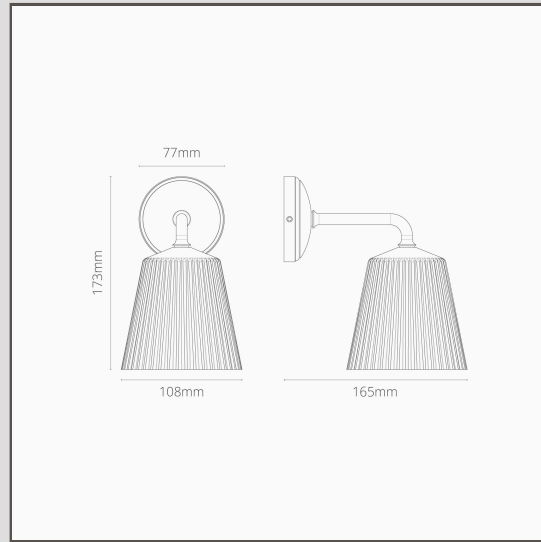

Richmond Small Wall Light Fluted Glass - Polished Nickel

11809

Our Richmond Wall Light is a great addition to any garden. It's also ideal for either side of a bathroom mirror or as a reading light.

Polished nickel is our answer to chrome. It's a bit warmer, which we think is more versatile, so you can use it with warm or cool colour palettes. The Fluted Glass shade allows for 360 degree lighting and creates a timeless feel.

- Solid brass base
- Fits a standard G9 bulb
- Suitable for outdoor use
- Designed and engineered in the UK
- Match with any of our bronze spotlights, switches and sockets
- Dimensions: L173mm x Dia. 106mm; mounting rose dia.77mm.
- Fully dimmable with a suitable G9 bulb
- Rated IP44 - suitable for Outdoor use and in Zone 2 of bathrooms
- Use with 18mm energy saving G9 bulbs, not included
- No driver required
- Comes with WAGO connectors for quick and easy wiring and testing