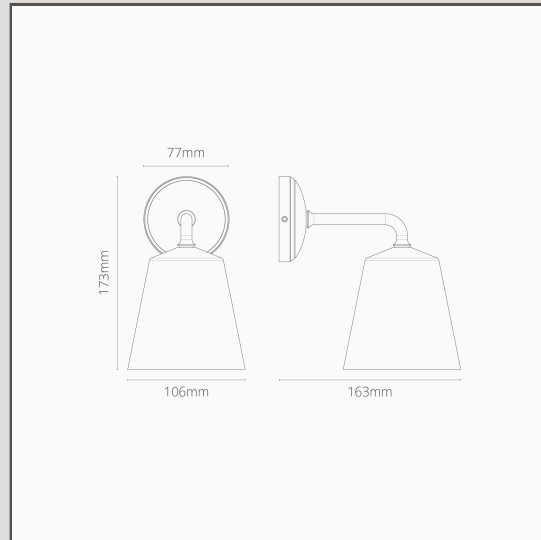

## Richmond Small Wall Light - Polished Nickel

15957

Our Richmond Wall Light is a great addition to any garden. It's also ideal for either side of a bathroom mirror or as a bedside downlight.

Polished nickel is our answer to chrome. It's a bit warmer, which we think is more versatile, so you can use it with warm or cool colour palettes.

- Made from solid brass
- Fits a standard G9 bulb
- Suitable for outdoor use
- Designed and engineered in the UK
- Match with any of our polished nickel spotlights, switches and sockets
- Dimensions: L173mm x Dia. 106mm; mounting rose dia.77mm.
- Fully dimmable with a suitable G9 bulb
- Rated IP44 - suitable for Outdoor use and in Zone 2 of bathrooms
- Use with 18mm energy saving G9 bulbs, not included
- No driver required
- Comes with WAGO connectors for quick and easy wiring and testing